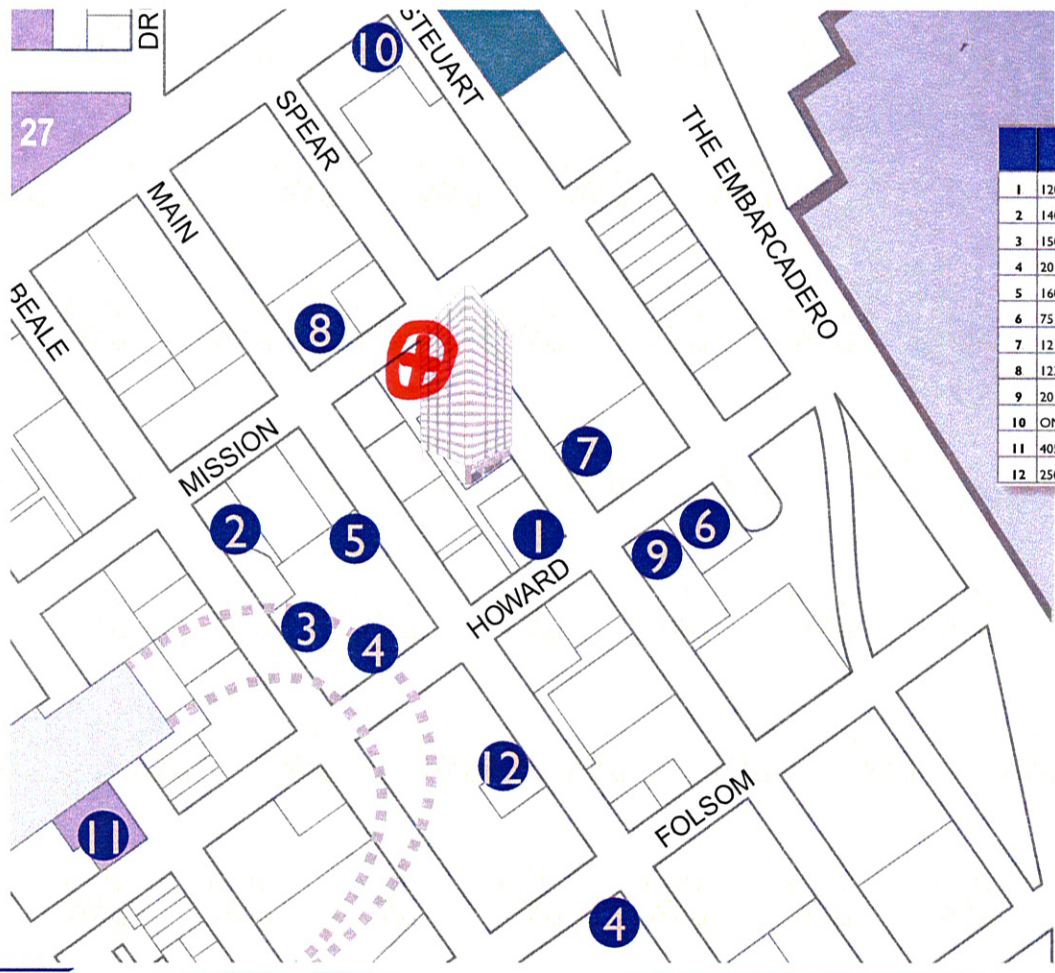

# PARKING

	Address	Garage Name	Phone	Number Of Stalls	Hours Of Operation
1	120 HOWARD ST.	AMPCO PARKING	(415) 543-6027	LOT	7:00 AM-7:00 PM
2	140 BEALE ST.	AMPCO PARKING	(415) 350-4690	80	6:00 AM-7:00 PM
3	150 BEALE ST.	ZPL PARKING	(415) 350-1690	80	6:00 AM-7:00 PM
4	201 MISSION ST.	201 MISSION	(415) 495-4309	LOT	6:00 AM-6:00 PM
5	160 MAIN ST.	AMPCO PARKING	(415) 350-4690	LOT	6:30 AM-6:00 PM
6	75 HOWARD ST.	CENTRAL PARKING SYSTEMS	(415) 543-2214	540	5:50 AM-9:00 PM (M-TH)
7	121 SPEAR ST.	STANDARD PARKING	(415) 882-9468	200	7:00 AM-6:00 PM
8	123 MISSION ST.	123 MISSION PARKING	(415) 495-3623	134	6:00 AM-6:30 PM
9	201 SPEAR ST.	SPEAR STREET TERRACE	(415) 495-3964	100	6:00 AM-7:00 PM
10	ONE MARKET ST.	ONE MARKET PLAZA	(415) 777-2292	160	6:30 AM-6:00 PM
11	405 HOWARD ST.	FOUNDRY SQ. II PARKING	(415) 537-7720	150	7:00 AM-6:00 PM
12	250 BEALE ST.	STANDARD PARKING	(415) 592-3051	200	7:00 AM-6:00 PM